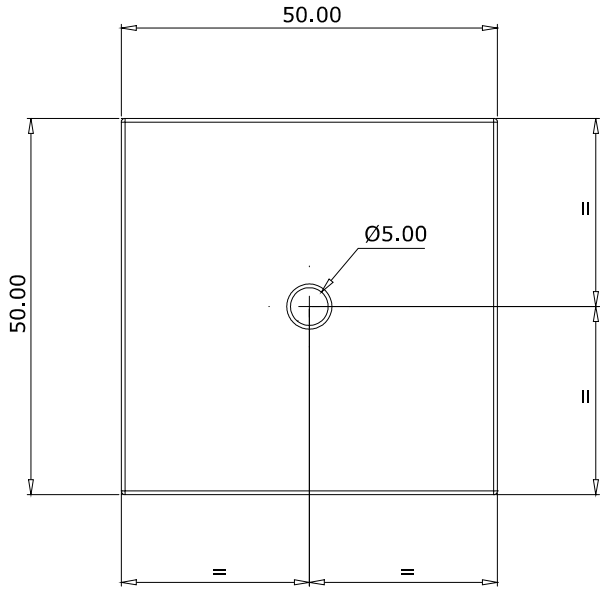

Do not scale print
If in doubt ask!

Exactoscale Limited
20 Waterson Vale, Moulsham Lodge,
Chelmsford, Essex CM2 9PB
01245 263779
Including **The P4Track Company**

Part No	INS 552
Part Name	C&W Wheel Assembly fixture
Material	Hardwood, MDF or suitable material
Date Drawn	
Scale	1:1

Remove all sharp edges
All dimensions in MM unless otherwise stated

Instruction number
INS 552

www.exactoscale.co.uk www.p4track.co.uk
Company Reg. No. 05275090 Directors: L.C.Newman & A.J.Jukes VAT Reg. No. GB 848 6751 76
Registered in England and Wales. Registered Office: Suffolk House, George Street, Croydon CR0 0NY